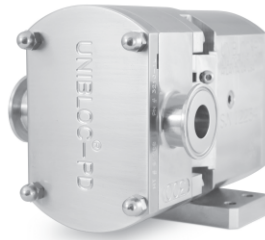

Pumps

Unibloc-Pump, LLC

1650 Airport Road, Suite 110 • Kennesaw, Georgia 30144 • USA
Tel 770-218-8900 Fax 770-218-8442 E-Mail sales@uniblocpump.com
www.uniblocpump.com

Unibloc R&H

Stromberger Strasse 197 • D-59269 Beckum • Germany
Tel +49-0-25-21/29918-42 E-Mail info@unibloc-rh.com
www.uniblocpump.de