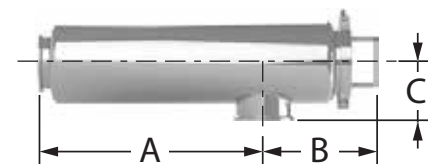

Size and Capacity

With sizes ranging from 0.75" to 6.0," Unibloc carries both standard and high-capacity models to meet the most challenging applications.

Sizes & Availability

| Y- Strainer Dimensions inches (mm) | | | Screen Area sq in (sq cm) | Available Models | |
|---------------------------------------|------------|------------|------------------------------|------------------------|-----------------------|
| Size | A | B | | #54Y w/o sightglass | #55Y w/ sightglass |
| 0.75" | 4.8 (121) | 5.4 (138) | 21 (137) | ✓ | |
| 1.0" | 4.6 (118) | 5.4 (136) | 21 (137) | ✓ | |
| 1.5" | 5.8 (148) | 7.4 (189) | 32 (203) | ✓ | ✓ |
| 2.0" | 6.8 (173) | 7.8 (199) | 45 (291) | ✓ | ✓ |
| 2.0" HC* | 9.5 (242) | 12.2 (309) | 149 (960) | ✓ | |
| 2.5" | 8.3 (211) | 8.0 (204) | 59 (380) | ✓ | ✓ |
| 3.0" | 9.5 (242) | 8.6 (219) | 74 (480) | ✓ | ✓ |
| 3.0" HC* | 9.5 (242) | 13.1 (332) | 149 (960) | ✓ | ✓ |
| 4.0" | 15.0 (380) | 12.9 (328) | 149 (960) | ✓ | ✓ |
| 4.0" HC* | 15.0 (380) | 22.8 (580) | 301 (1942) | ✓ | ✓ |
| 6.0" | 20.9 (530) | 25.9 (657) | 561 (3618) | ✓ | ✓ |

Options

- Custom drain ports
- Dual sight glass: tempered glass or acrylic options
- Port sizes from 0.75" to 6.0"
- Custom connections
- Hastelloy C
- Material documentation

| Insert Screens | | |
|----------------|--------|---------------|
| Mesh Size* | Inches | Micron Equiv. |
| 4 | 0.1870 | 5160 |
| 8 | 0.0937 | 2460 |
| 16 | 0.0469 | 1180 |
| 30 | 0.0232 | 600 |
| 40 | 0.0165 | 425 |
| 50 | 0.0117 | 300 |
| 60 | 0.0098 | 250 |
| 80 | 0.0070 | 180 |
| 100 | 0.0059 | 150 |
| 150 | 0.0041 | 100 |
| 200 | 0.0029 | 75 |