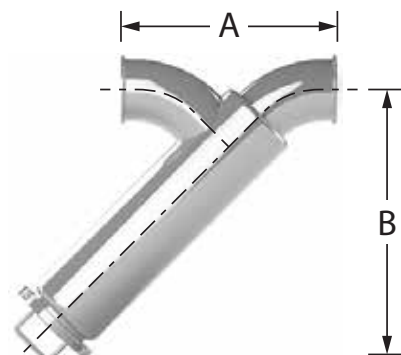

Sizes & Availability

Y- Strainer Dimensions inches (mm)			Screen Area sq in (sq cm)	Available Models	
Size	A	B		#54Y w/o sightglass	#55Y w/ sightglass
0.75"	4.8 (121)	5.4 (138)	21 (137)	✓	
1.0"	4.6 (118)	5.4 (136)	21 (137)	✓	
1.5"	5.8 (148)	7.4 (189)	32 (203)	✓	✓
2.0"	6.8 (173)	7.8 (199)	45 (291)	✓	✓
2.0" HC*	9.5 (242)	12.2 (309)	149 (960)	✓	
2.5"	8.3 (211)	8.0 (204)	59 (380)	✓	✓
3.0"	9.5 (242)	8.6 (219)	74 (480)	✓	✓
3.0" HC*	9.5 (242)	13.1 (332)	149 (960)	✓	✓
4.0"	15.0 (380)	12.9 (328)	149 (960)	✓	✓
4.0" HC*	15.0 (380)	22.8 (580)	301 (1942)	✓	✓
6.0"	20.9 (530)	25.9 (657)	561 (3618)	✓	✓

*High Capacity